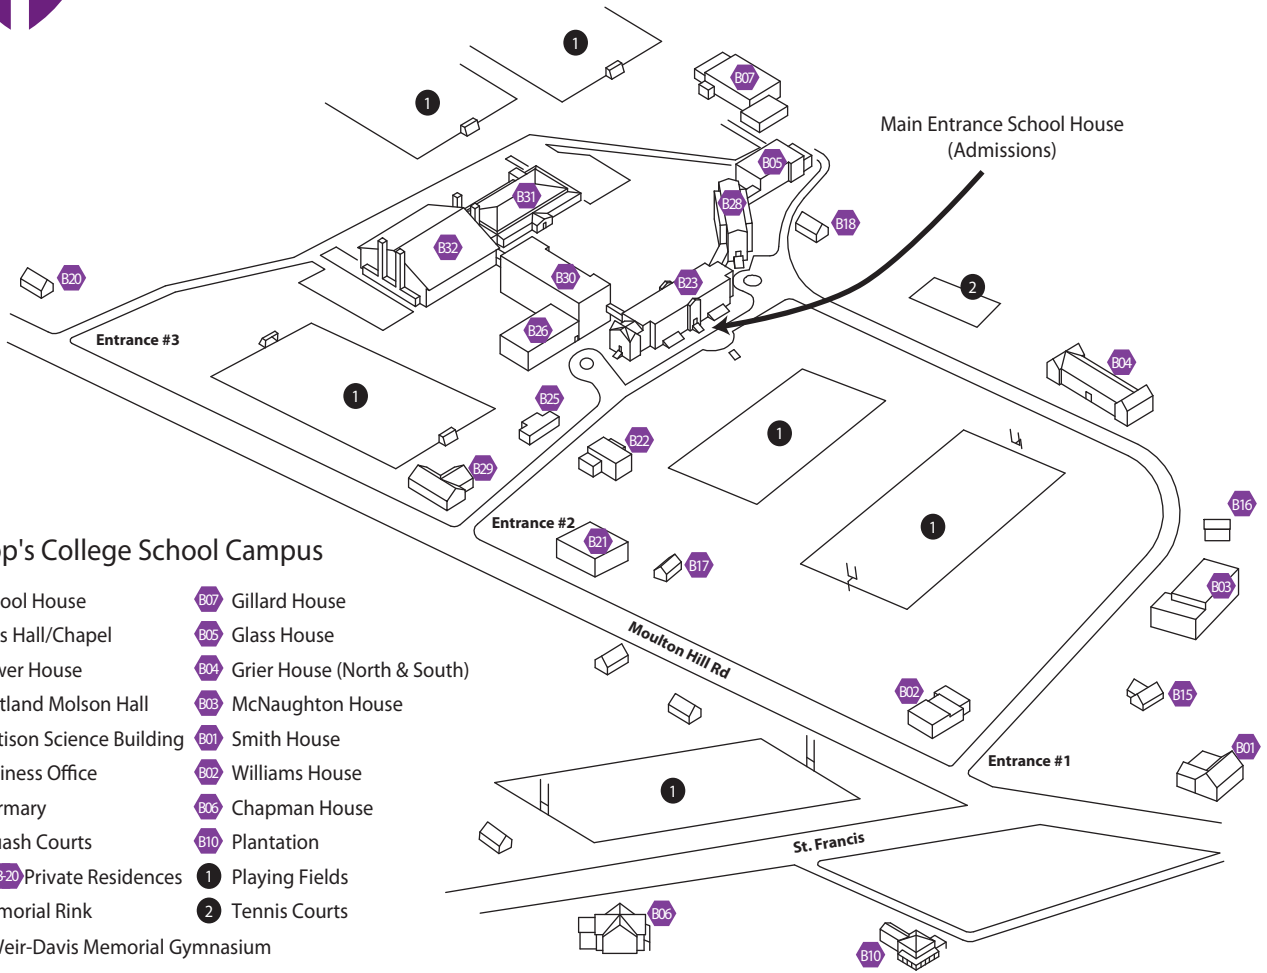

Campus Map

BCS | Bishop's
College
School

Bishop's College School Campus

- | | |
|-------------------------------------|---------------------------------|
| B23 School House | B07 Gillard House |
| B28 Ross Hall/Chapel | B05 Glass House |
| B21 Power House | B04 Grier House (North & South) |
| B30 Hartland Molson Hall | B03 McNaughton House |
| B26 Pattison Science Building | B01 Smith House |
| B25 Business Office | B02 Williams House |
| B22 Infirmary | B06 Chapman House |
| B29 Squash Courts | B10 Plantation |
| B15-16-17-18-20 Private Residences | 1 Playing Fields |
| B31 Memorial Rink | 2 Tennis Courts |
| B32 H.Weir-Davis Memorial Gymnasium | |